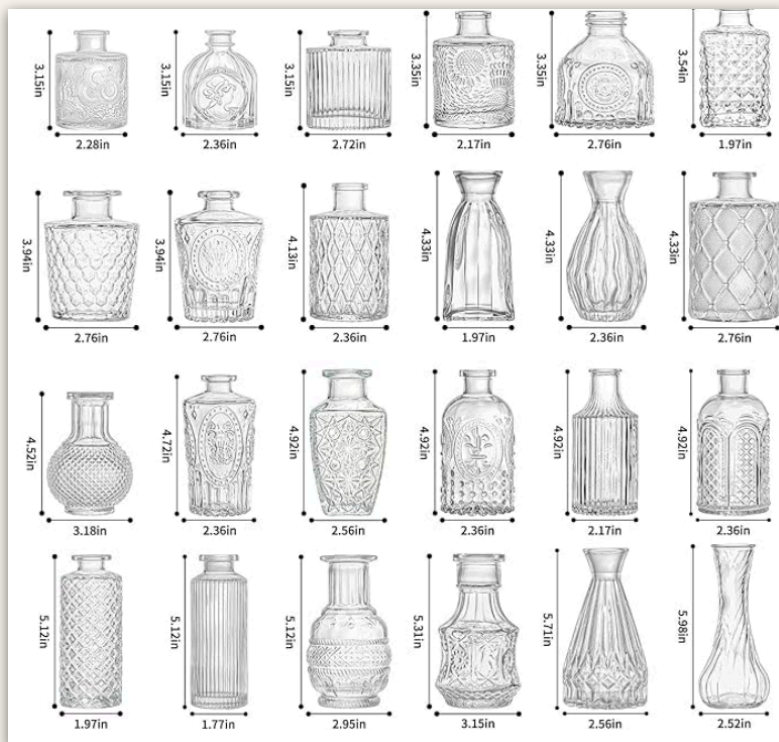

Fleurs Touch

WEDDING FLORAL DESIGN

Accessories

Assorted vintage glass bud vases and low 11 inch lomey floral dishes, to complement your wedding arrangements